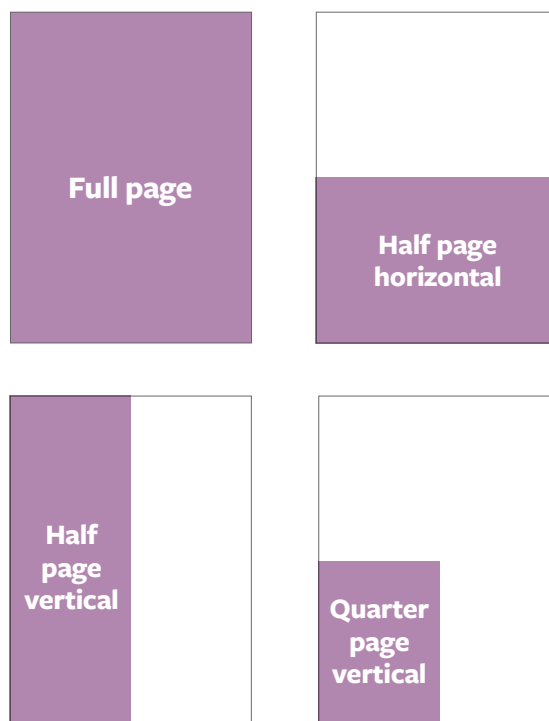

Half page horizontal

105 x 150

Quarter page vertical

105 x 70

Special positions

- Inside Front Cover
- Inside Back Cover
- Outside Back Cover
- Next to map

Copy deadlines 2022

Guides

RHS GARDEN SHOW GUIDE DATA SHEET

Mechanical specifications

Type area (mm)

Full page trim

210 x 148

Full page bleed

216 x 154

Half page vertical

185 x 55

Half page horizontal

90 x 114

Quarter page vertical

90 x 55

Special positions

- Inside Front Cover
- Inside Back Cover
- Outside Back Cover
- Next to map

Copy deadlines 2022

Guides

	Deadline
RHS Garden Harlow Carr Flower Show	26 April 2022
RHS Garden Hyde Hall Flower Show	14 June 2022
RHS Garden Rosemoor Flower Show	6 July 2022
RHS Garden Wisley Flower Show	19 July 2022

Deadline